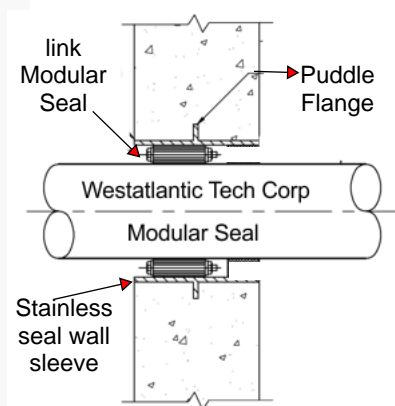

Stainless steel wall sleeve puddle flanges. 1 inch to 120 inch diameters.

Assembles include link modular seals with stainless steel bolting - pipe sealing underground.

Read More

APPLICATIONS

Pipes through concrete walls and floors, 6 inch to 36 inch
Split series sleeves for existing pipe
Oil and Gas Pipelines with oil resistant NBR sealing elements.
Sewer Line manhole sealing
Treatment plant piping

Stainless steel pipe sleeves with puddle flange wall collars with 36 psi link modular seals provide leak free solutions. **Westatlantic Tech Corp** are experienced solution suppliers for all piping projects.

ADVANTAGES

Puddle Flange part of sleeve assembly
Split assembly for existing pipe with bolt or weld up closures
No special tools required
Flush with wall forms, no cut accommodation requirement
Easy pipe centering where link Modular seals are installed
Easy sealing if pipe not centered with off center disk seals
Excellent corrosion resistance
Resistance to chemicals
High mechanical strength
Can accommodate all pipe sizes through concrete walls

Long length stainless steel sleeves are available with multiple puddle flanges along the sleeve bore.

Angled pipe penetrations through walls require custom sleeves to accommodate any angle of penetration. Special seals for watertight sealing form part of incline wall sleeve assembly.