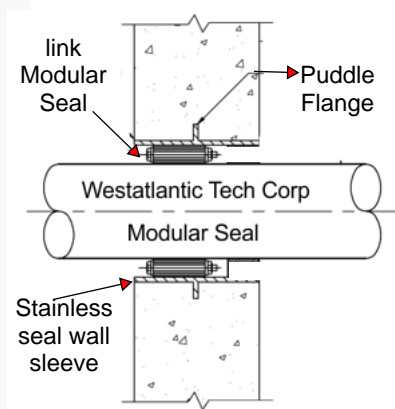

Stainless steel wall sleeve puddle flanges. 1 inch to 120 inch diameters.

Assembles include link modular seals with stainless steel bolting - pipe sealing underground.

Read More

APPLICATIONS

Pipes through concrete walls and floors, 6 inch to 36 inch
Split series sleeves for existing pipe
Oil and Gas Pipelines with oil resistant NBR sealing elements.
Sewer Line manhole sealing
Treatment plant piping

Stainless steel pipe sleeves with puddle flange wall collars with 36 psi link modular seals provide leak free solutions. **Westatlantic Tech Corp** are experienced solution suppliers for all piping projects.

ADVANTAGES

Puddle Flange part of sleeve assembly
Split assembly for existing pipe with bolt or weld up closures
No special tools required
Flush with wall forms, no cut accommodation requirement
Easy pipe centering where link Modular seals are installed
Easy sealing if pipe not centered with off center disk seals
Excellent corrosion resistance
Resistance to chemicals
High mechanical strength
Can accommodate all pipe sizes through concrete walls

Long length stainless steel sleeves are available with multiple puddle flanges along the sleeve bore.

Angled pipe penetrations through walls require custom sleeves to accommodate any angle of penetration. Special seals for watertight sealing form part of incline wall sleeve assembly.