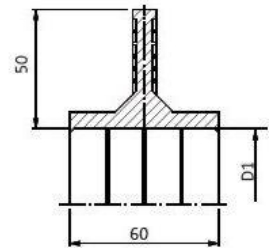

Westatlantic Tech Corp is a leading supplier of pipes through wall sealing hardware.

Westatlantic Class products such as Puddle flanges, strap to a pipe or a connecting segment of pipe that cast in a concrete wall with the pipe. Stainless steel straps fasten the EDPM puddle flange to the pipe or pipe sleeve. The flange prevents pressing water or gas from passing through the barrier along the pipe OD.

Puddle flanges fit all American and International pipe sizes.

d <sub>pipe</sub> [mm]	Ø range of installation kit [mm]	D <sub>1</sub> [mm]
20	20-24	16
25	25-29	21
32	32-36	29
40	40-44	38
50	50-55	48
63	63-69	60
75	75-82	71
90	90-97	84
100	98-109	95
110 <sup>1)</sup>	110-121	105
125 <sup>1)</sup>	125-137	120
140	138-155	132
160 <sup>1)</sup>	160-170	154
180	180-190	173
200 <sup>1)</sup>	200-224	195
225	225-249	215
250	250-279	245
280	280-314	275
315	315-354	310

# Puddle flange (from d 355) tight up to 80 m 260 ft. water head

d <sub>pipe</sub> [mm]	Ø range [mm]	D <sub>1</sub> [mm]	Clamping band length per puddle flange L [m]
355	355-399	310	7.8
400	400-449	353	8.7
450	450-499	400	9.9
500	500-559	448	11.1
560	560-629	505	12.3
630	630-709	571	13.8
710	710-799	648	16.2
800	800-899	733	17.1
900	900-999	828	18.0
1000	1000-1150	923	19.8
1200	1200-1350	1113	23.7
1400	1400-1550	1303	28.0
1600	1600-1750	1490	31.9
1800	1800-1990	1680	38.0

Other dimensions available on request.

<http://www.westatlantictech.com/pages2/contacts.php>